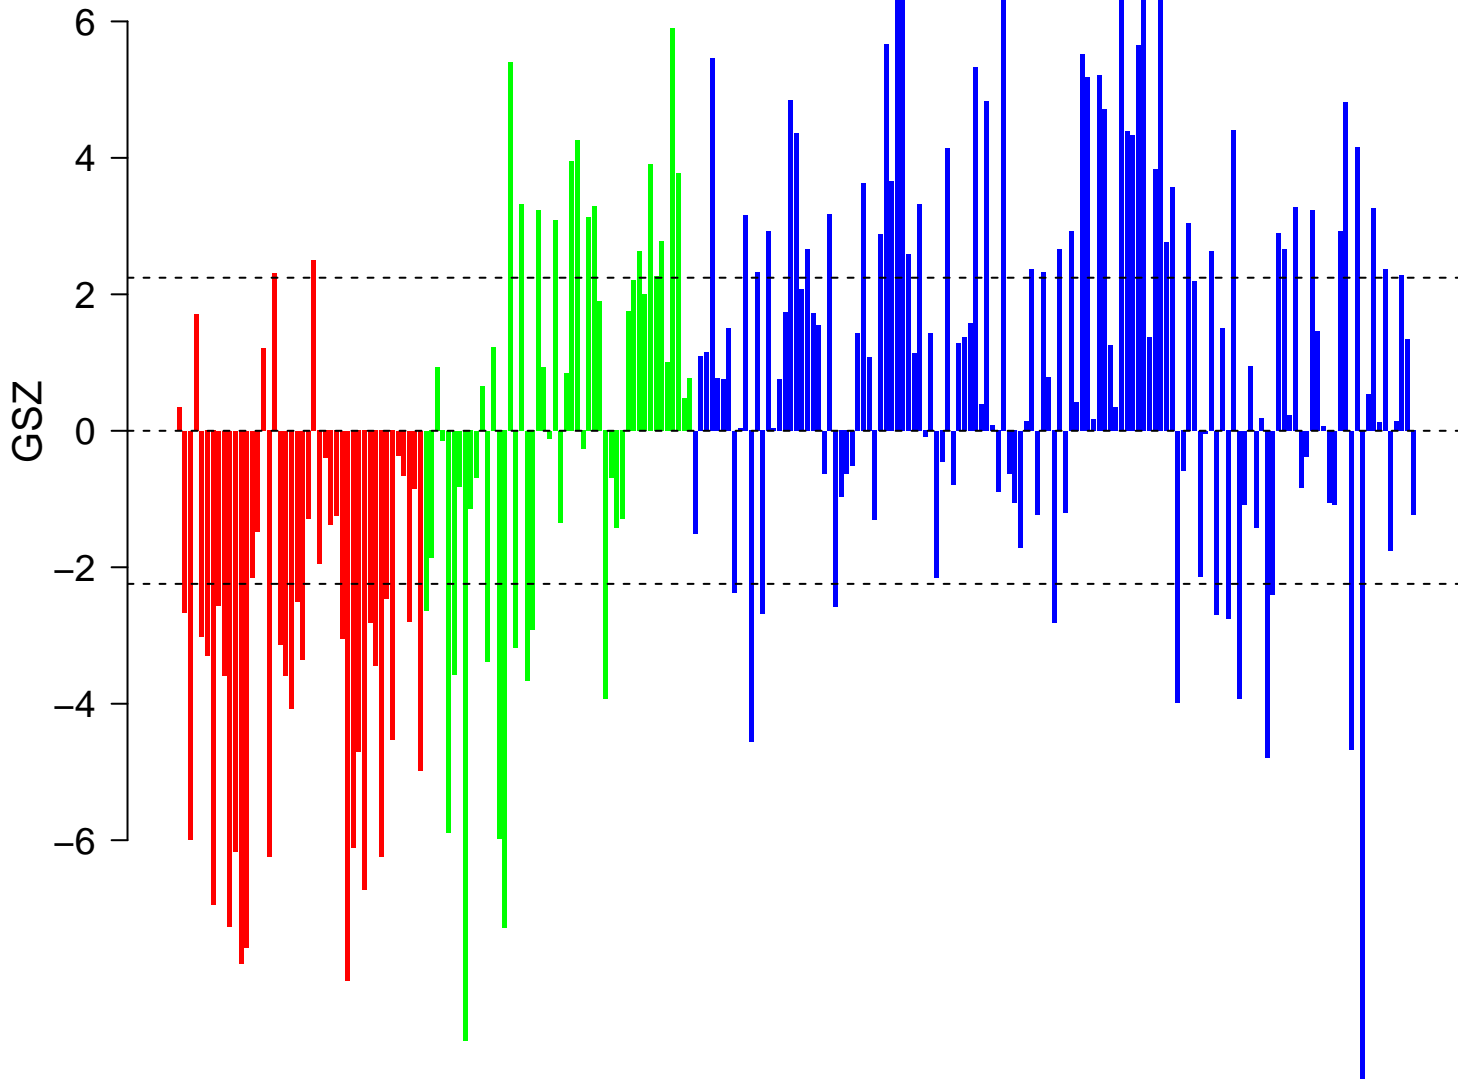

GARY_CD5_TARGETS_UP

GARY_CD5_TARGETS_UP

■ on
■ -
□ off

GARY_CD5_TARGETS_UP